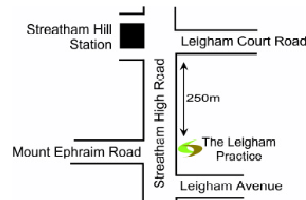

Practice Information

- Rail: Streatham Hill BR
4 min walk
- Streatham Station BR
12 min walk
- Bus: 57, 109, 118, 133, 159,
201, 250, 255,
319, 333 & P13
All stop directly outside
- Car: Un-metered parking in adjacent
Leigham Avenue or opposite in
Mount Ephraim Road
- Limited Parking (20min) directly
outside between 10am-4pm
- Foot: Directly opposite junction of
Mount Ephraim Road with
Streatham High Road